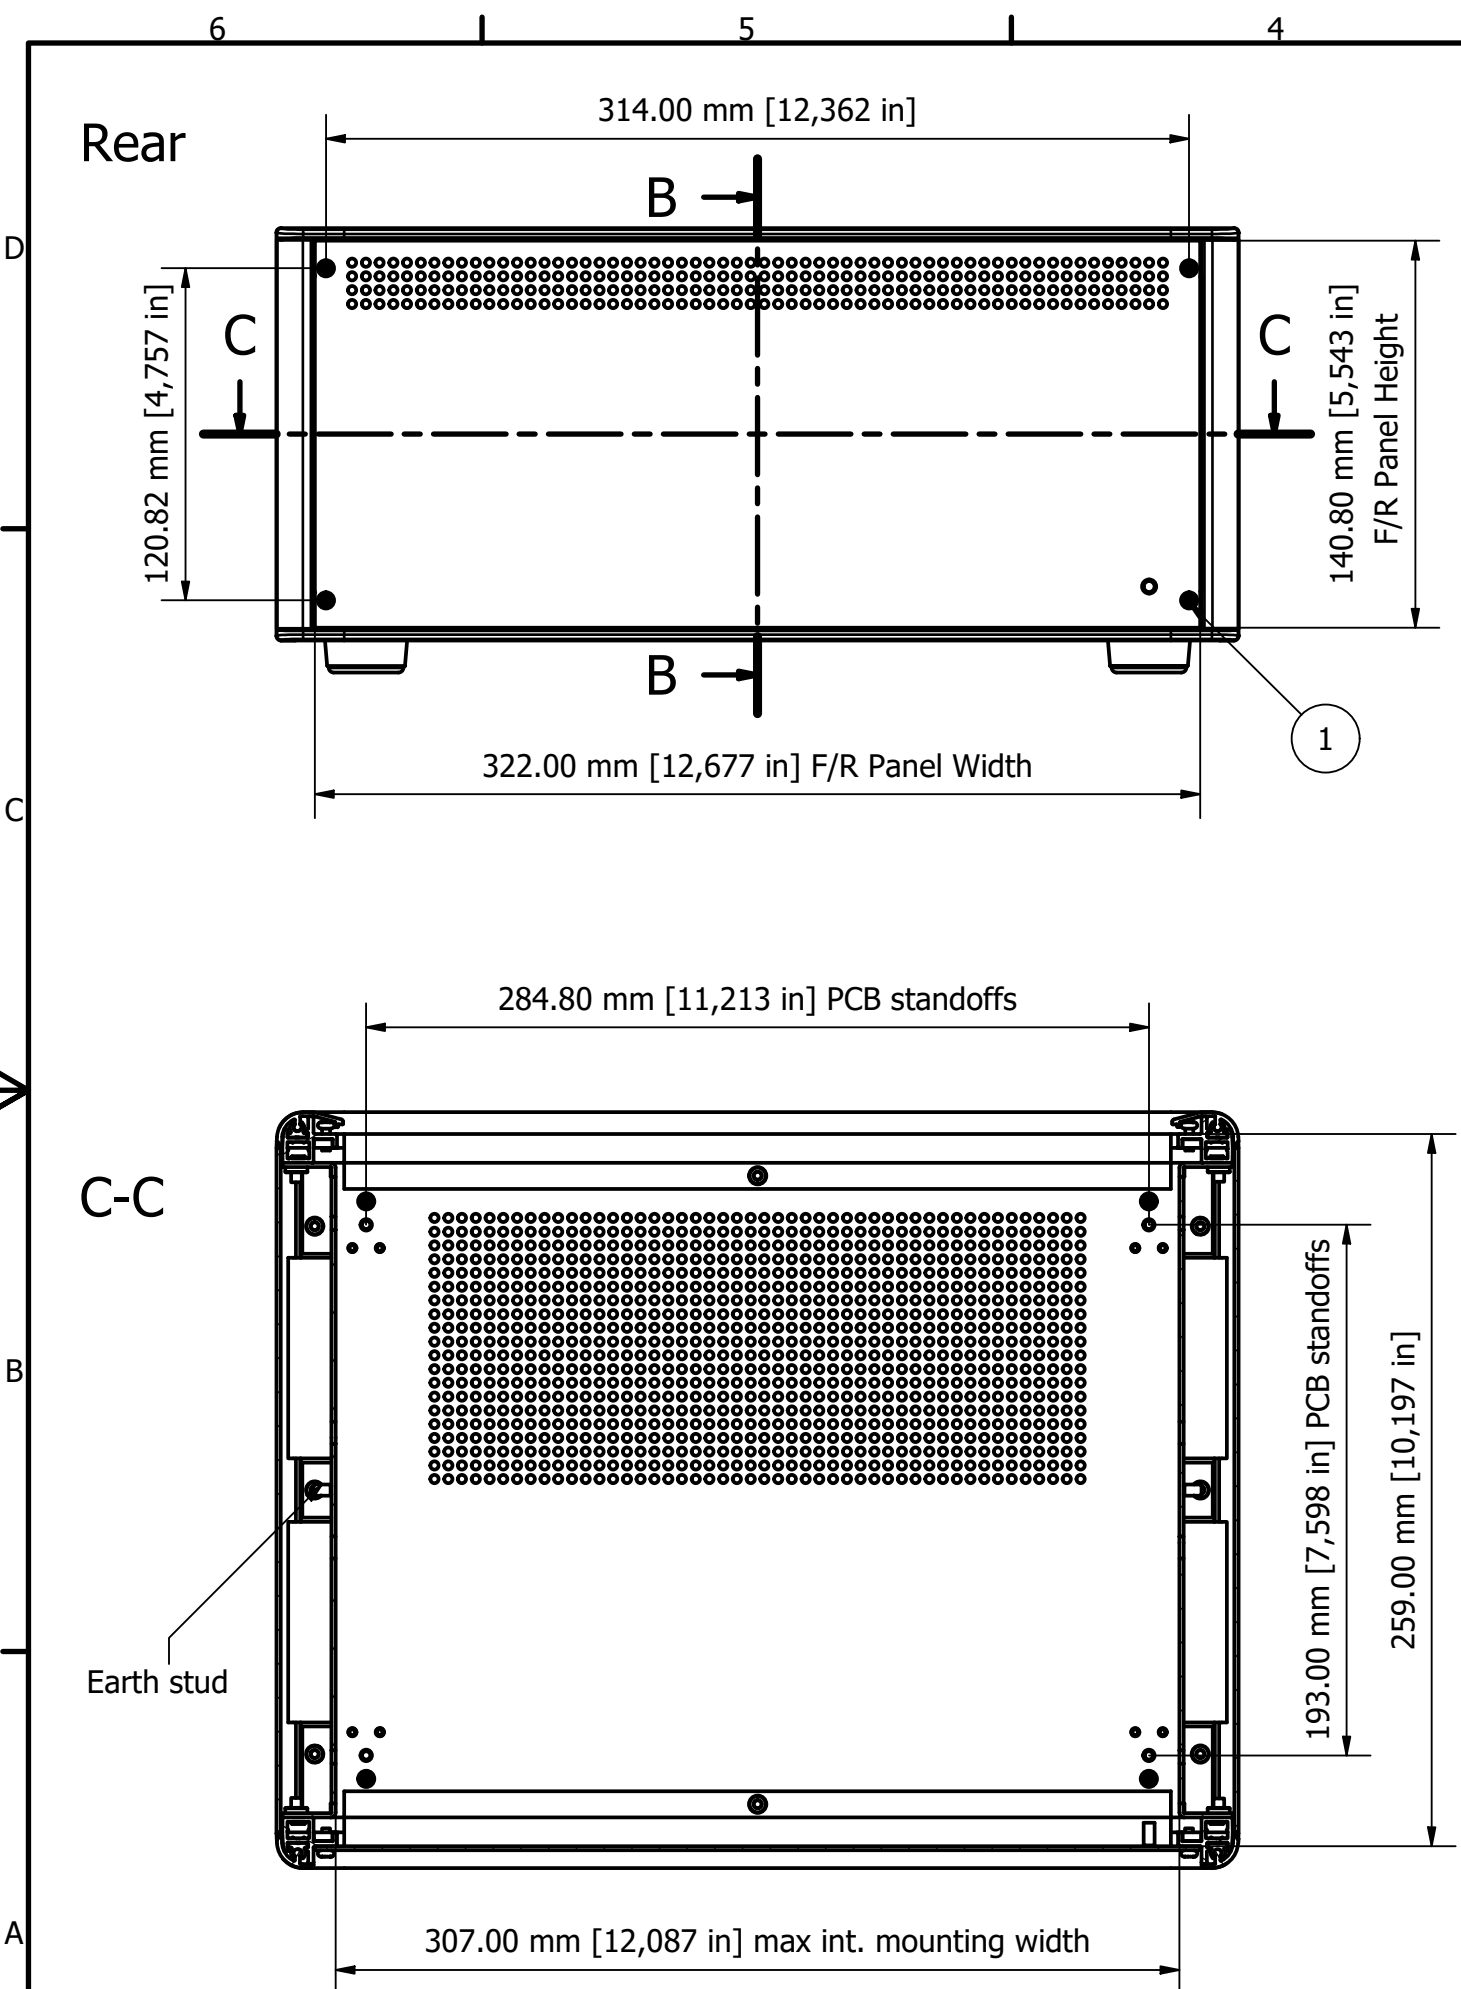

1. Notes:
1) Case is fabricated from 1.5 mm aluminium sheet with diecast and extrusion bezels.
  2) Case is powder coat painted RAL 7035 fine texture light grey.
  3) Supplied with 4 colour matching Technofeet.
  4) Cover, rear and chassis assembly all have M4 x 8 mm earth studs.
  5) Front panel screws supplied with each case. (M3 x 8 mm pan).

FIRST ANGLE PROJECTION

Designed by L Clark	Description Technomet R315 - Light Grey RAL 7035	Date 29/04/2024	Scale 1:2.75
METCASE ENCLOSURES 15 Brunel Way, Segensworth East, Fareham, Hampshire, PO15 5TX, UK. Tel: +44 (0)1489 583858 Email: sales@metcase.co.uk		METcase™ www.metcase.com Part Number M6435325	
		Issue 1	Sheet 2 / 2

© OKW Enclosures Ltd (Date as shown). This drawing contains proprietary information of OKW Enclosures Ltd and is tendered subject to the following conditions. The information be retained in confidence, not be reproduced or copied, and not be used or incorporated in any product, unless permission is obtained in writing from OKW Enclosures Ltd.