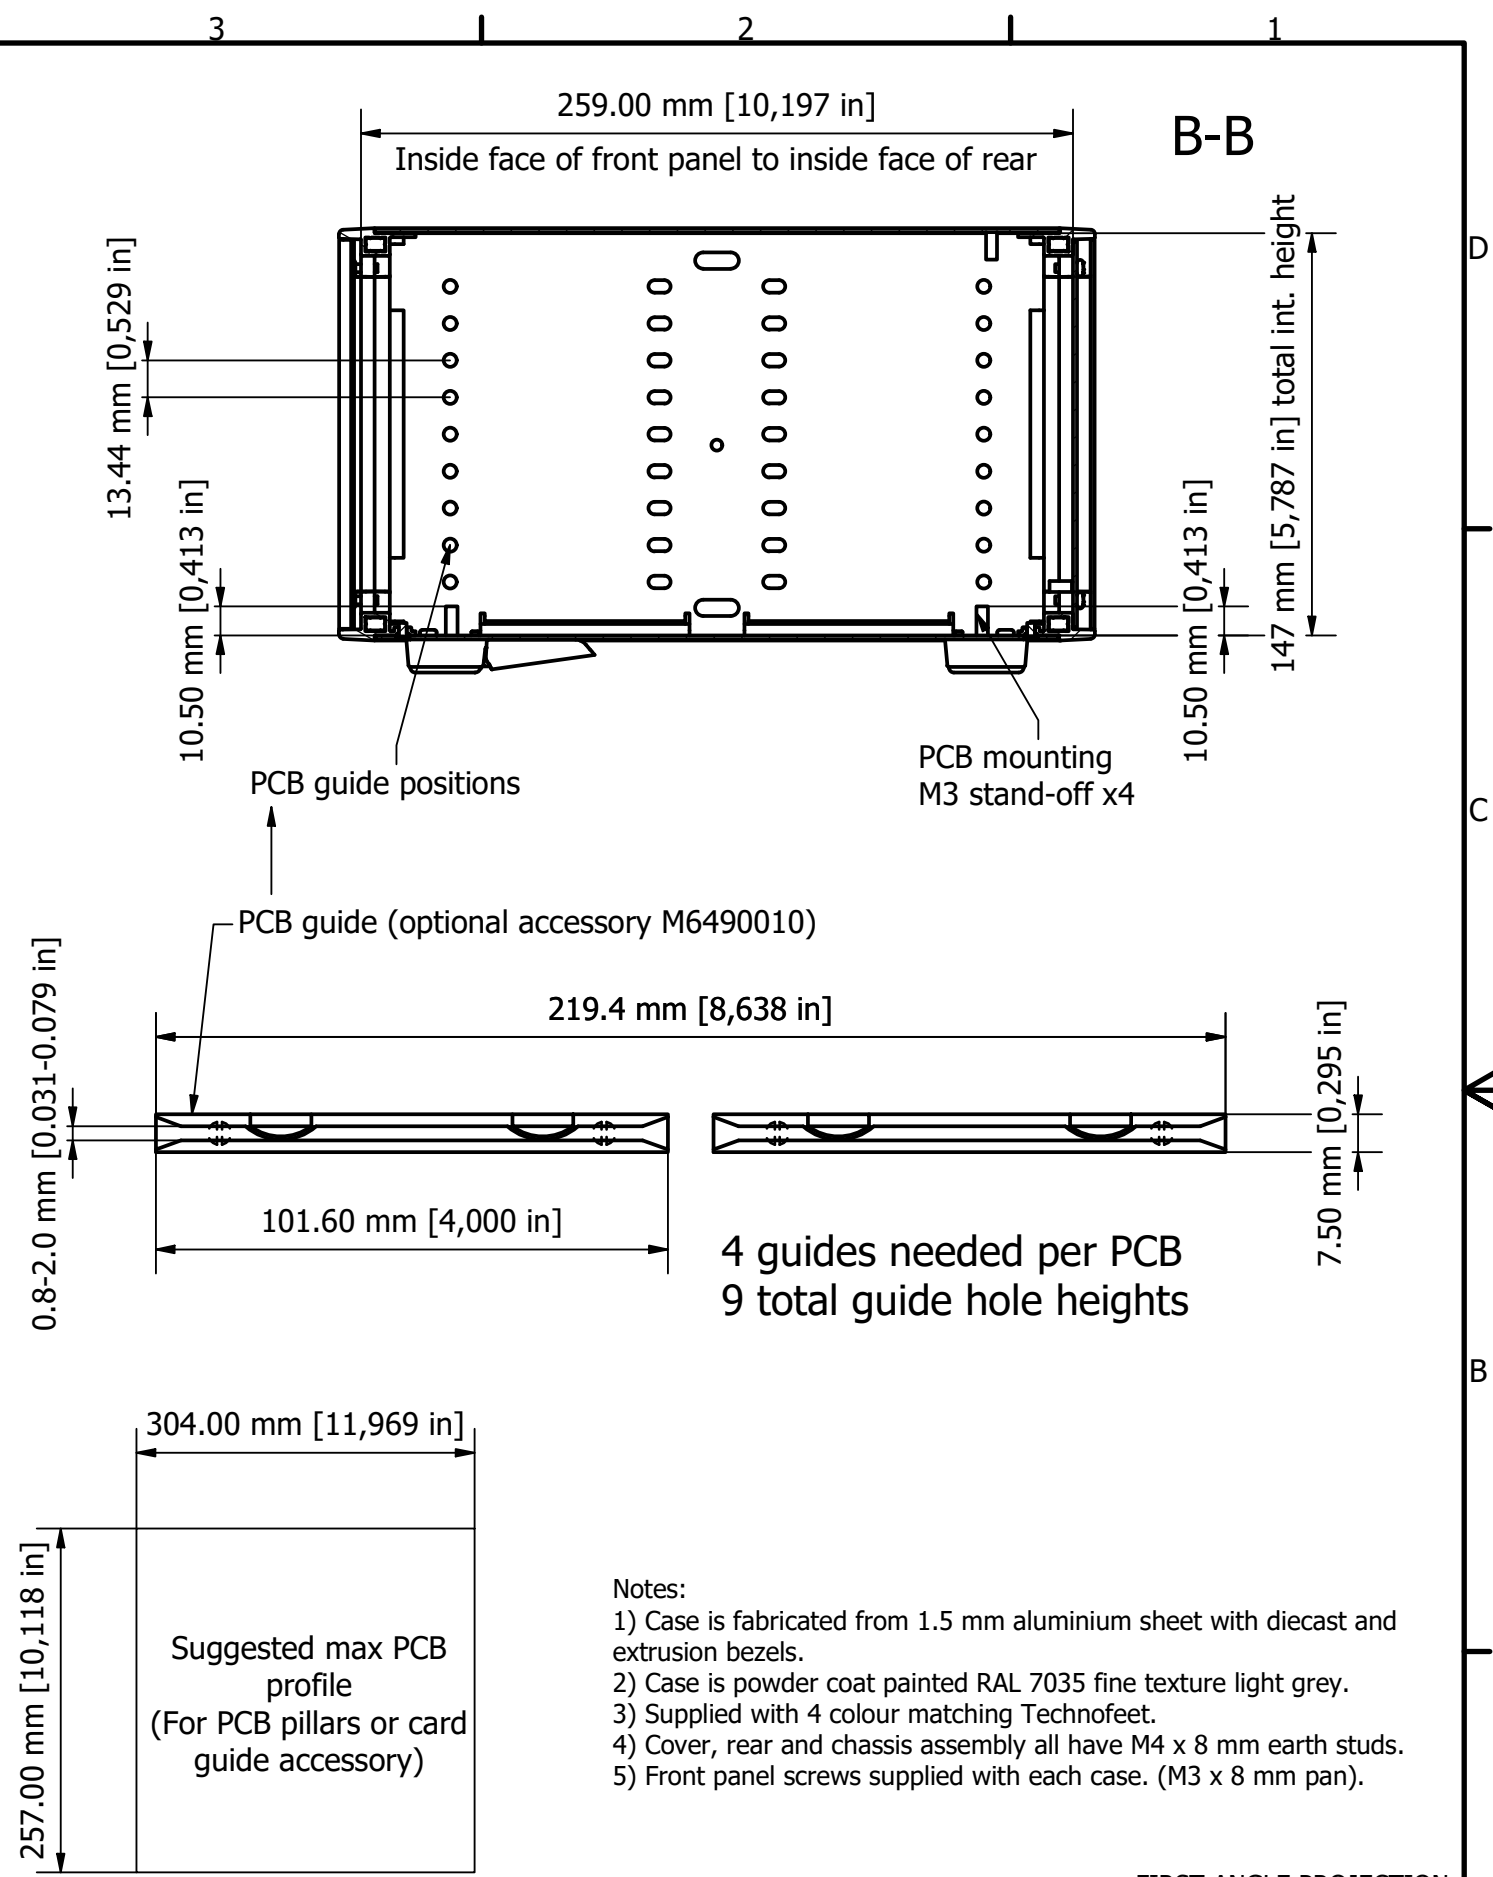

1. Notes:
1) Case is fabricated from 1.5 mm aluminium sheet with diecast and extrusion bezels.
  2) Case is powder coat painted RAL 7035 fine texture light grey.
  3) Supplied with 4 colour matching Technofeet.
  4) Cover, rear and chassis assembly all have M4 x 8 mm earth studs.
  5) Front panel screws supplied with each case. (M3 x 8 mm pan).

FIRST ANGLE PROJECTION

Designed by L Clark	Description Technomet R315 - Light Grey RAL 7035	Date 29/04/2024	Scale 1:2.75
METCASE ENCLOSURES 15 Brunel Way, Segensworth East, Fareham, Hampshire, PO15 5TX, UK. Tel: +44 (0)1489 583858 Email: sales@metcase.co.uk		METcase™ www.metcase.com Part Number M6435325	
		Issue 1	Sheet 2 / 2

© OKW Enclosures Ltd (Date as shown). This drawing contains proprietary information of OKW Enclosures Ltd and is tendered subject to the following conditions. The information be retained in confidence, not be reproduced or copied, and not be used or incorporated in any product, unless permission is obtained in writing from OKW Enclosures Ltd.