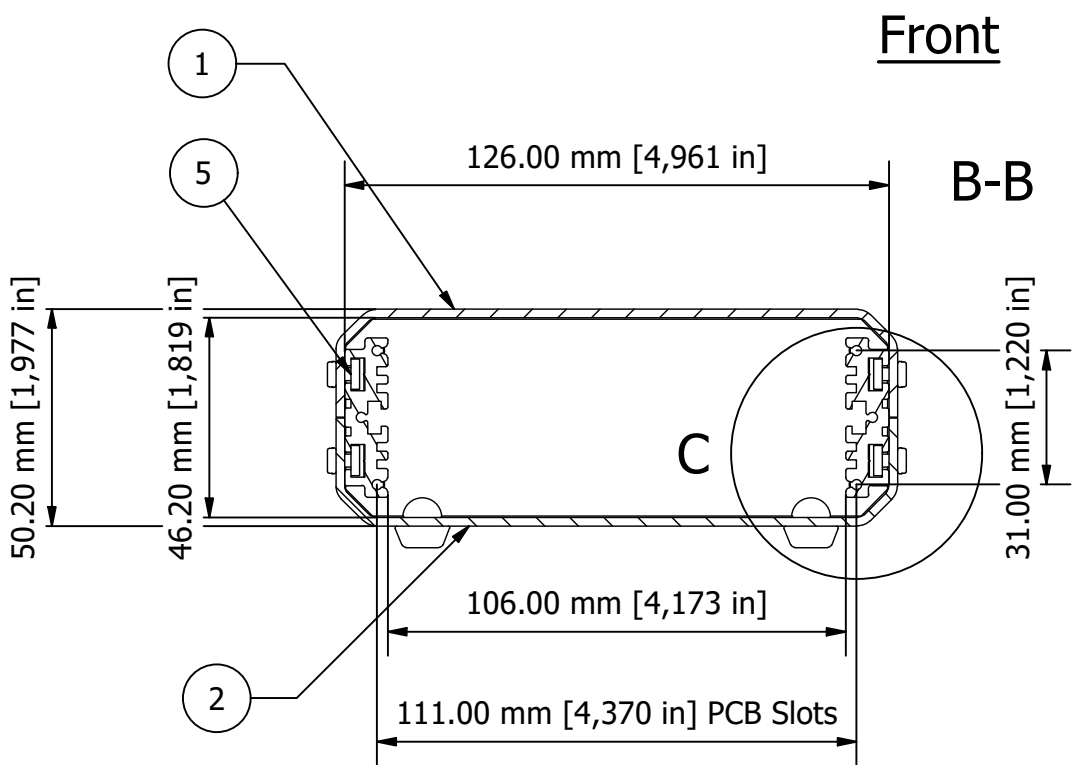

Base

PARTS LIST			
ITEM	QTY	PART NUMBER	DESCRIPTION
1	1	M5401051	Top Panel
2	1	M5401151	Base Panel
3	2	M5402021	Front/Rear Panel
4	2	M5400002	Extrusion
5	1	M5403016	Unicase Assembly Kit

Side

Front

B-B

Detail C

FIRST ANGLE PROJECTION

Designed by L Clark	Description UNICASE SL1 TRAFFIC WHITE	Date 26/02/2025	Scale 1:1.75
METCASE ENCLOSURES 15 Brunel Way, Segensworth East, Fareham, Hampshire, UK. PO15 5TX Tel: +44 (0)1489 583858 Email: metcase@okw.co.uk		METcase™ www.metcase.com Part Number M5511116	
		Issue 1	Sheet 1 / 1