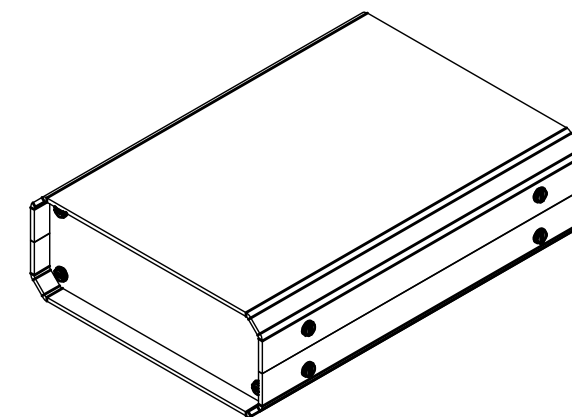

Base

PARTS LIST			
ITEM	QTY	PART NUMBER	DESCRIPTION
1	1	M5401051	Top Panel
2	1	M5401151	Base Panel
3	2	M5402021	Front/Rear Panel
4	2	M5400002	Extrusion
5	1	M5403016	Unicase Assembly Kit

Side

Front

B-B

Detail C

FIRST ANGLE PROJECTION

Designed by L Clark	Description UNICASE SL1 TRAFFIC WHITE	Date 26/02/2025	Scale 1:1.75
METCASE ENCLOSURES 15 Brunel Way, Segensworth East, Fareham, Hampshire, UK. PO15 5TX Tel: +44 (0)1489 583858 Email: metcase@okw.co.uk		METcase™ www.metcase.com Part Number M5511116	
		Issue 1	Sheet 1 / 1