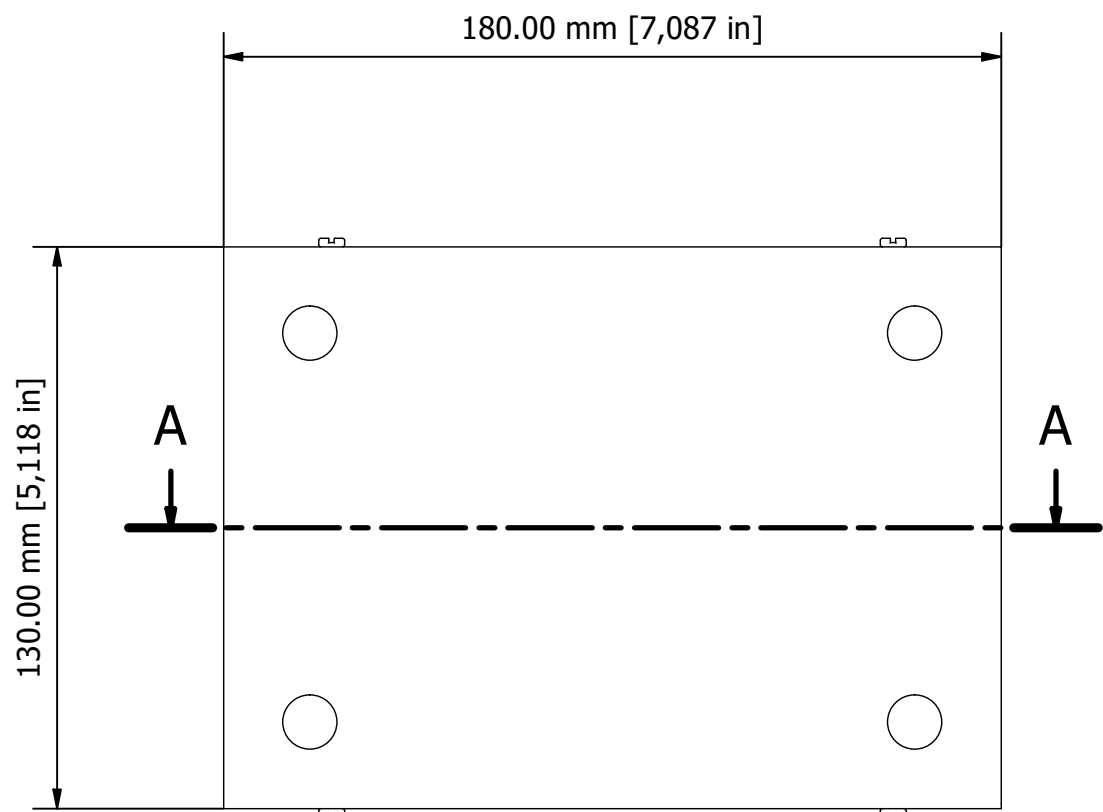

Base

PARTS LIST			
ITEM	QTY	PART NUMBER	DESCRIPTION
1	1	M5401051	Top Panel
2	1	M5401151	Base Panel
3	2	M5402021	Front/Rear Panel
4	2	M5400002	Extrusion
5	1	M5403016	Unicase Assembly Kit

Side

Front

B-B

Detail C

FIRST ANGLE PROJECTION

Designed by L Clark	Description UNICASE SL1 TRAFFIC WHITE	Date 26/02/2025	Scale 1:1.75
METCASE ENCLOSURES 15 Brunel Way, Segensworth East, Fareham, Hampshire, UK. PO15 5TX Tel: +44 (0)1489 583858 Email: metcase@okw.co.uk		METcase™ www.metcase.com Part Number M5511116	
		Issue 1	Sheet 1 / 1