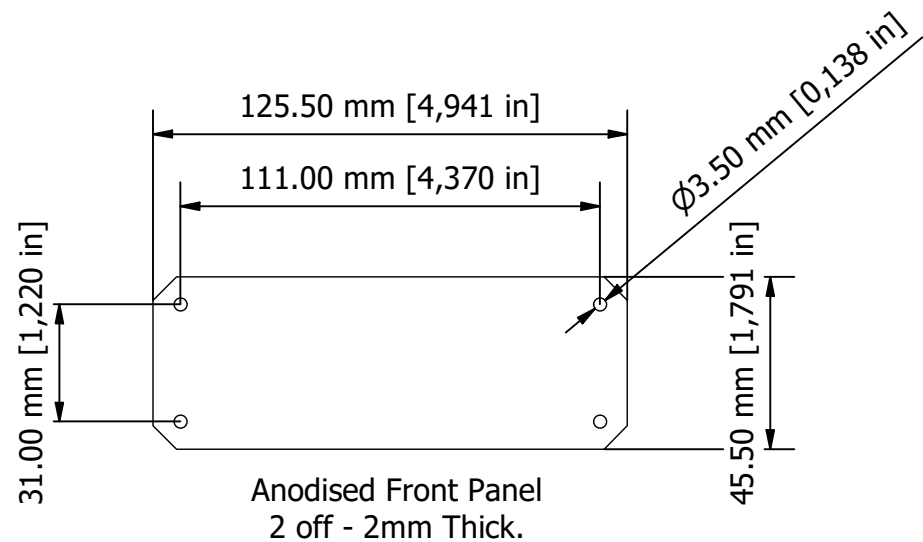

Base

PARTS LIST			
ITEM	QTY	PART NUMBER	DESCRIPTION
1	1	M5401051	Top Panel
2	1	M5401151	Base Panel
3	2	M5402021	Front/Rear Panel
4	2	M5400002	Extrusion
5	1	M5403016	Unicase Assembly Kit

Side

Front

B-B

Detail C

FIRST ANGLE PROJECTION

Designed by L Clark	Description UNICASE SL1 TRAFFIC WHITE	Date 26/02/2025	Scale 1:1.75
METCASE ENCLOSURES 15 Brunel Way, Segensworth East, Fareham, Hampshire, UK. PO15 5TX Tel: +44 (0)1489 583858 Email: metcase@okw.co.uk		METcase™ www.metcase.com Part Number M5511116	
		Issue 1	Sheet 1 / 1