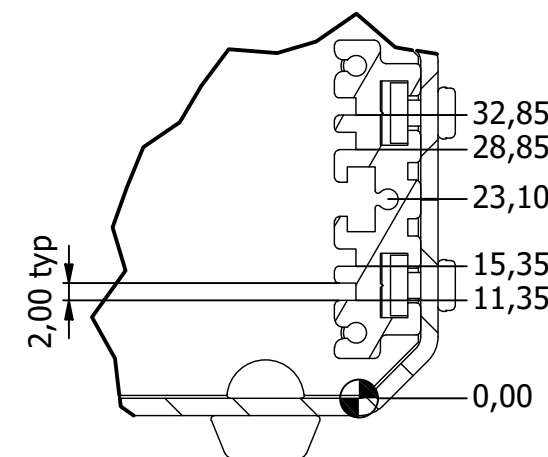

Base

PARTS LIST			
ITEM	QTY	PART NUMBER	DESCRIPTION
1	1	M5401051	Top Panel
2	1	M5401151	Base Panel
3	2	M5402021	Front/Rear Panel
4	2	M5400002	Extrusion
5	1	M5403016	Unicase Assembly Kit

Side

Front

B-B

Detail C

FIRST ANGLE PROJECTION

Designed by L Clark	Description UNICASE SL1 TRAFFIC WHITE	Date 26/02/2025	Scale 1:1.75
METCASE ENCLOSURES 15 Brunel Way, Segensworth East, Fareham, Hampshire, UK. PO15 5TX Tel: +44 (0)1489 583858 Email: metcase@okw.co.uk		METcase™ www.metcase.com Part Number M5511116	
		Issue 1	Sheet 1 / 1