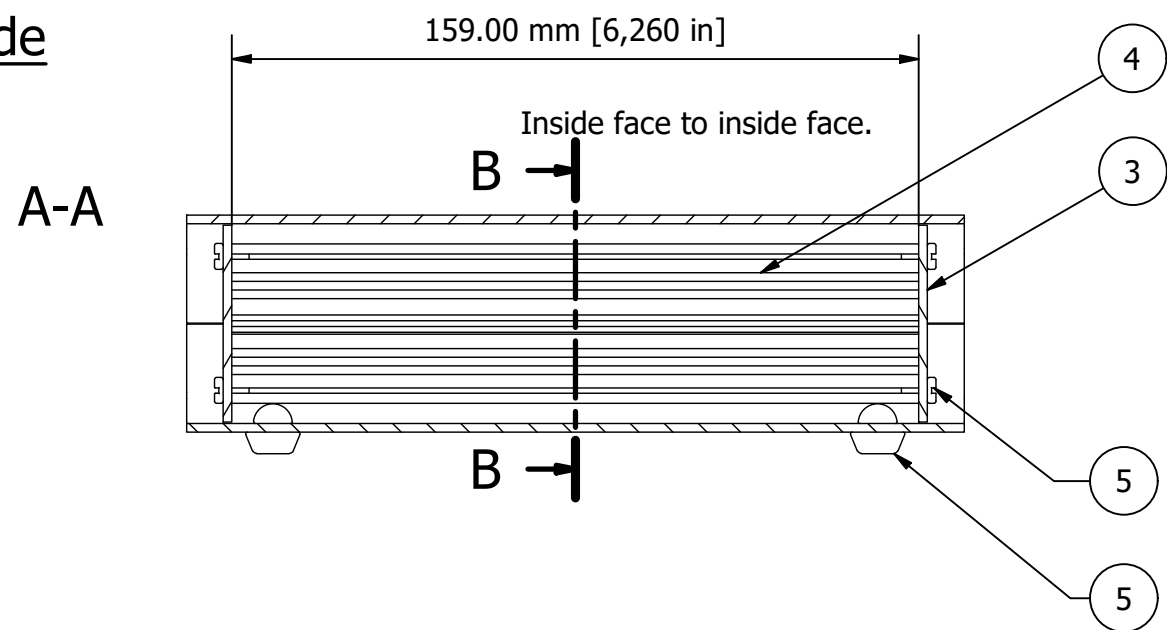

Base

PARTS LIST			
ITEM	QTY	PART NUMBER	DESCRIPTION
1	1	M5401051	Top Panel
2	1	M5401151	Base Panel
3	2	M5402021	Front/Rear Panel
4	2	M5400002	Extrusion
5	1	M5403016	Unicase Assembly Kit

Side

Front

B-B

Detail C

FIRST ANGLE PROJECTION

Designed by L Clark	Description UNICASE SL1 TRAFFIC WHITE	Date 26/02/2025	Scale 1:1.75
METCASE ENCLOSURES 15 Brunel Way, Segensworth East, Fareham, Hampshire, UK. PO15 5TX Tel: +44 (0)1489 583858 Email: metcase@okw.co.uk		METcase™ www.metcase.com Part Number M5511116	
		Issue 1	Sheet 1 / 1