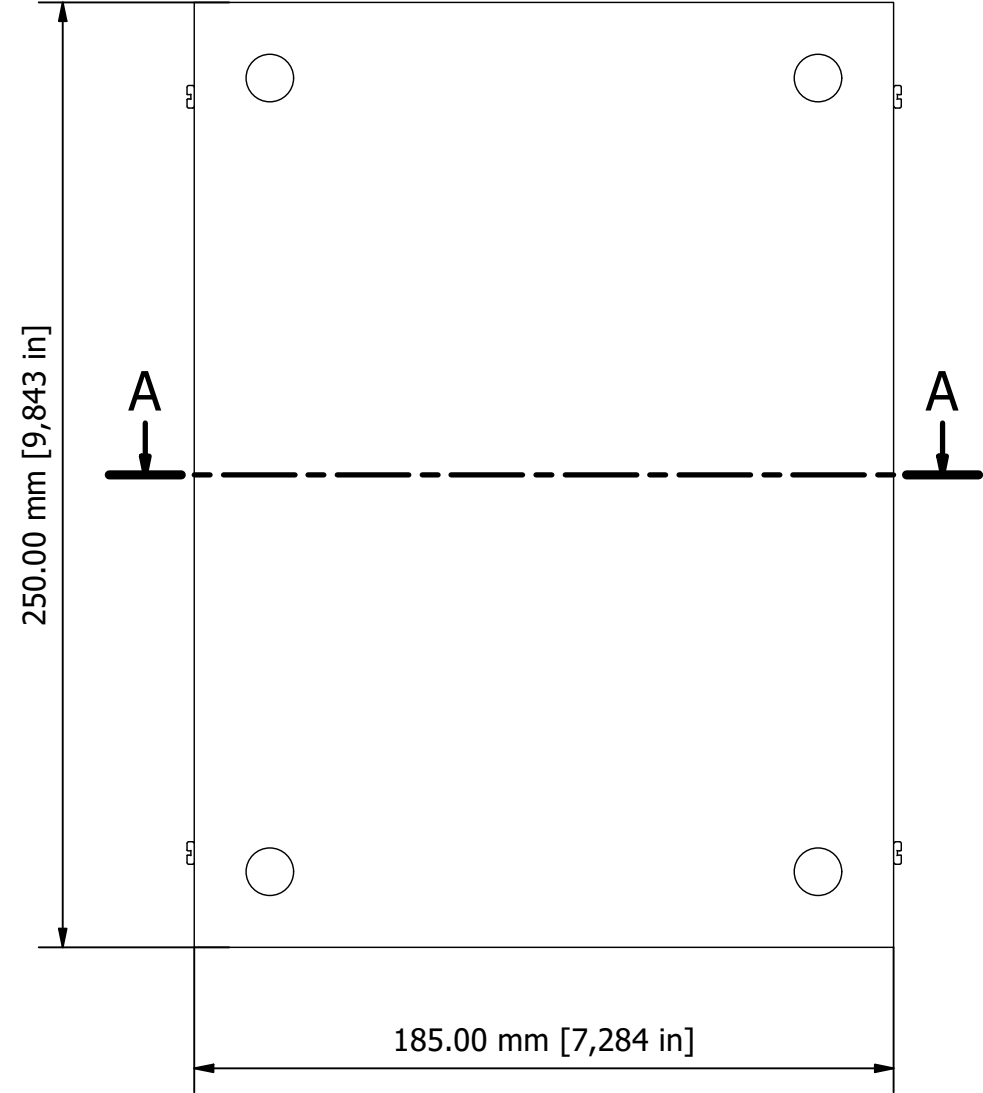

PARTS LIST			
ITEM	QTY	PART NUMBER	DESCRIPTION
3	1	M5403016	Unicase Assembly Kit
4	2	M5400003	Extrusion
5	2	M5402022	Front/Rear Panel
6	1	M5401052	Top Panel
7	1	M5401152	Base Panel

Base

Anodised Front Panel
2 off - 2mm Thick.

Front

Side

Detail C

FIRST ANGLE PROJECTION

Designed by L Clark	Description UNICASE SL2 TRAFFIC WHITE	Date 26/02/2025	Scale 1:2
METCASE ENCLOSURES 15 Brunel Way, Segensworth East, Fareham, Hampshire, UK. PO15 5TX Tel: +44 (0)1489 583858 Email: metcase@okw.co.uk		METcase™ www.metcase.com Part Number M5512116	
		Issue 1	Sheet 1 / 1