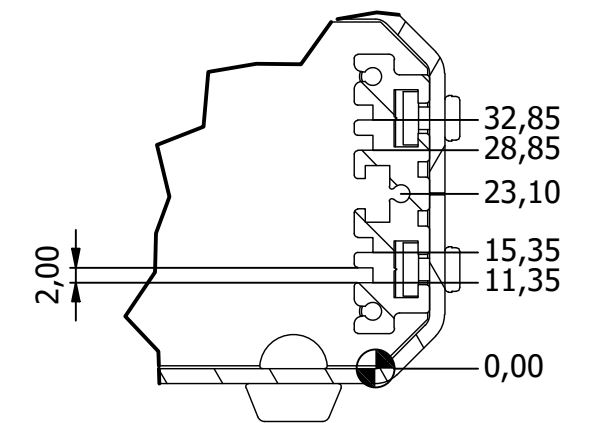

PARTS LIST			
ITEM	QTY	PART NUMBER	DESCRIPTION
3	1	M5403016	Unicase Assembly Kit
4	2	M5400003	Extrusion
5	2	M5402022	Front/Rear Panel
6	1	M5401052	Top Panel
7	1	M5401152	Base Panel

Base

Anodised Front Panel
2 off - 2mm Thick.

Front

Side

Detail C

FIRST ANGLE PROJECTION

Designed by L Clark	Description UNICASE SL2 TRAFFIC WHITE	Date 26/02/2025	Scale 1:2
METCASE ENCLOSURES 15 Brunel Way, Segensworth East, Fareham, Hampshire, UK. PO15 5TX Tel: +44 (0)1489 583858 Email: metcase@okw.co.uk		METcase™ www.metcase.com Part Number M5512116	
		Issue 1	Sheet 1 / 1