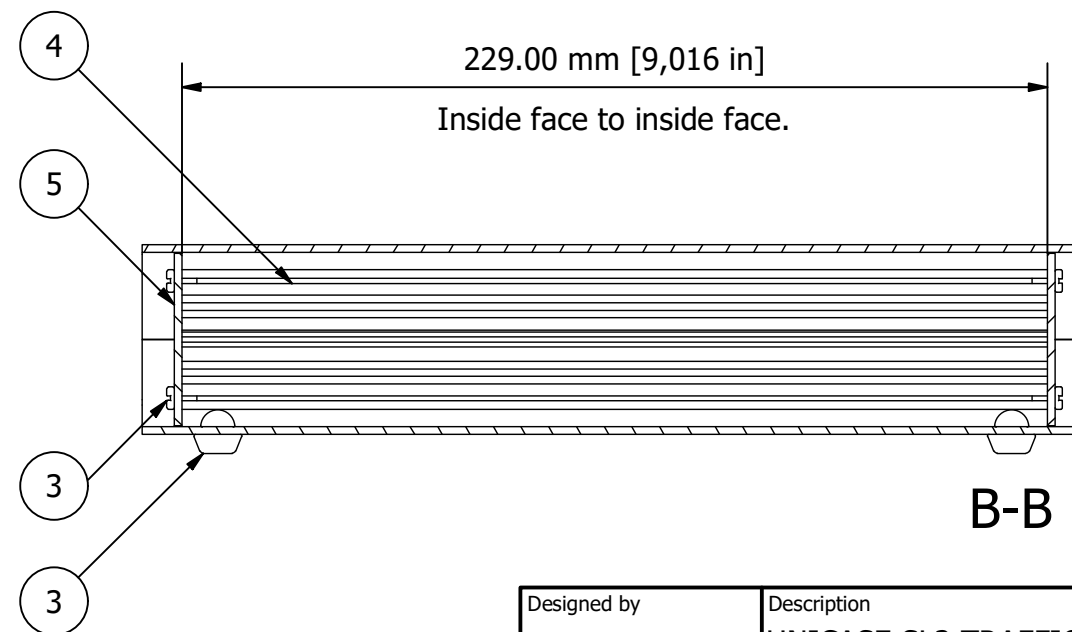

PARTS LIST			
ITEM	QTY	PART NUMBER	DESCRIPTION
3	1	M5403016	Unicase Assembly Kit
4	2	M5400003	Extrusion
5	2	M5402022	Front/Rear Panel
6	1	M5401052	Top Panel
7	1	M5401152	Base Panel

Base

Anodised Front Panel
2 off - 2mm Thick.

Front

Side

Detail C

FIRST ANGLE PROJECTION

Designed by L Clark	Description UNICASE SL2 TRAFFIC WHITE	Date 26/02/2025	Scale 1:2
METCASE ENCLOSURES 15 Brunel Way, Segensworth East, Fareham, Hampshire, UK. PO15 5TX Tel: +44 (0)1489 583858 Email: metcase@okw.co.uk		METcase™ www.metcase.com Part Number M5512116	
		Issue 1	Sheet 1 / 1