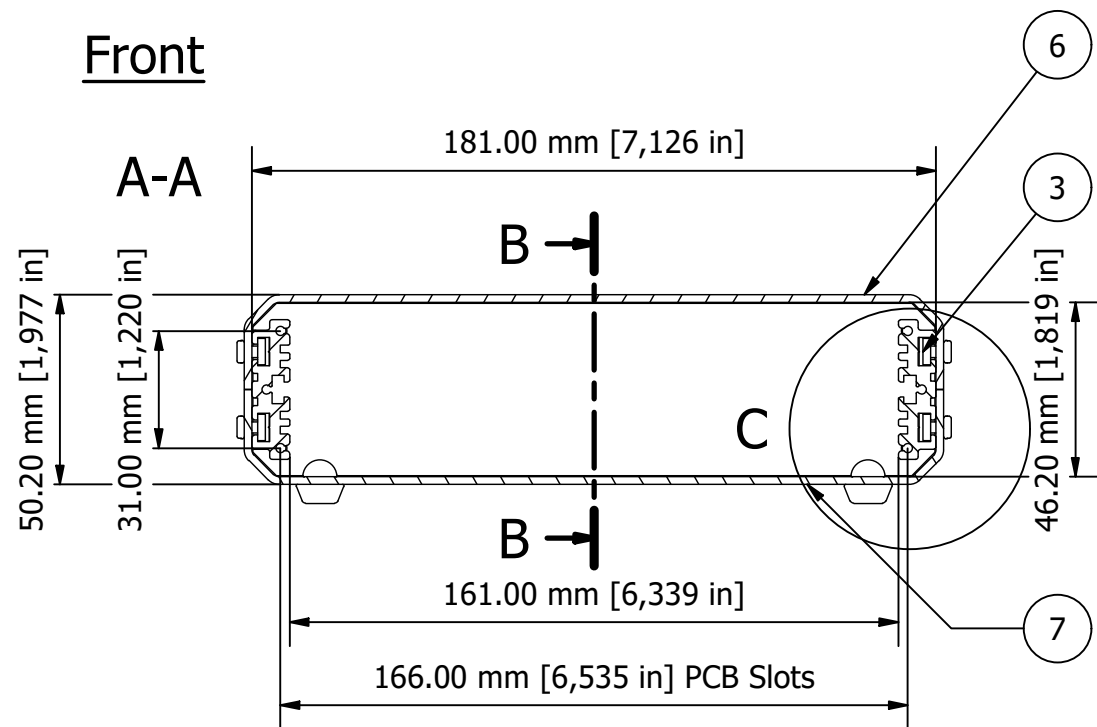

PARTS LIST			
ITEM	QTY	PART NUMBER	DESCRIPTION
3	1	M5403016	Unicase Assembly Kit
4	2	M5400003	Extrusion
5	2	M5402022	Front/Rear Panel
6	1	M5401052	Top Panel
7	1	M5401152	Base Panel

Base

Anodised Front Panel
2 off - 2mm Thick.

Front

Side

Detail C

FIRST ANGLE PROJECTION

Designed by L Clark	Description UNICASE SL2 TRAFFIC WHITE	Date 26/02/2025	Scale 1:2
METCASE ENCLOSURES 15 Brunel Way, Segensworth East, Fareham, Hampshire, UK. PO15 5TX Tel: +44 (0)1489 583858 Email: metcase@okw.co.uk		METcase™ www.metcase.com Part Number M5512116	
		Issue 1	Sheet 1 / 1