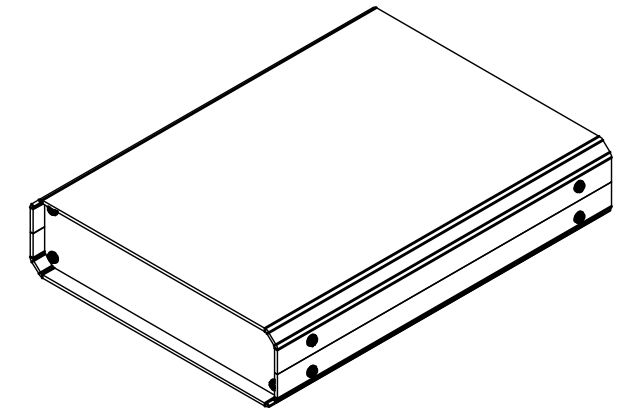

PARTS LIST			
ITEM	QTY	PART NUMBER	DESCRIPTION
3	1	M5403016	Unicase Assembly Kit
4	2	M5400003	Extrusion
5	2	M5402022	Front/Rear Panel
6	1	M5401052	Top Panel
7	1	M5401152	Base Panel

Base

Anodised Front Panel
2 off - 2mm Thick.

Front

Side

Detail C

FIRST ANGLE PROJECTION

Designed by L Clark	Description UNICASE SL2 TRAFFIC WHITE	Date 26/02/2025	Scale 1:2
METCASE ENCLOSURES 15 Brunel Way, Segensworth East, Fareham, Hampshire, UK. PO15 5TX Tel: +44 (0)1489 583858 Email: metcase@okw.co.uk		METcase™ www.metcase.com Part Number M5512116	
		Issue 1	Sheet 1 / 1