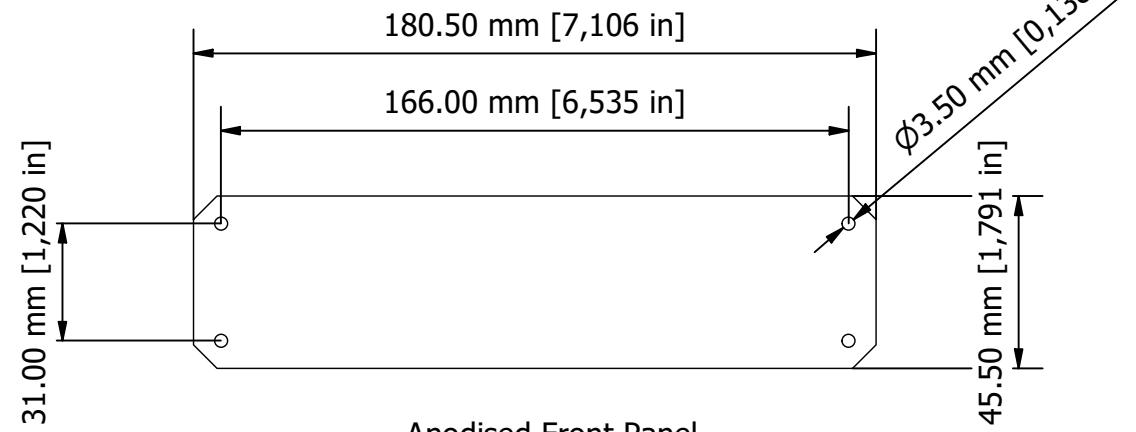

PARTS LIST			
ITEM	QTY	PART NUMBER	DESCRIPTION
3	1	M5403016	Unicase Assembly Kit
4	2	M5400003	Extrusion
5	2	M5402022	Front/Rear Panel
6	1	M5401052	Top Panel
7	1	M5401152	Base Panel

Base

Anodised Front Panel
2 off - 2mm Thick.

Front

Side

Detail C

FIRST ANGLE PROJECTION

Designed by L Clark	Description UNICASE SL2 TRAFFIC WHITE	Date 26/02/2025	Scale 1:2
METCASE ENCLOSURES 15 Brunel Way, Segensworth East, Fareham, Hampshire, UK. PO15 5TX Tel: +44 (0)1489 583858 Email: metcase@okw.co.uk		METcase™ www.metcase.com Part Number M5512116	
		Issue 1	Sheet 1 / 1