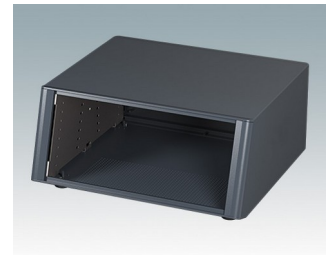

M6436354
Technomet SL315
Aluminium
Anthrazit RAL 7016
350x320x150mm