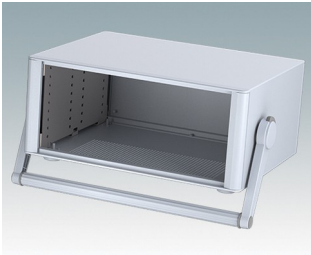

M6435335
Technomet R315H
Aluminium
Lichtgrau RAL 7035
350x275x150mm