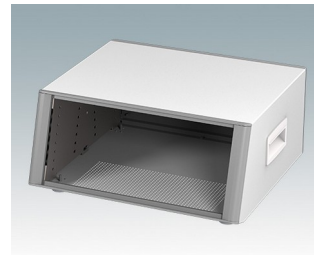

M6436326
Technomet SL315S
Aluminium
Verkehrsweiß/Verkehrsgrau A
RAL 9016/7042
350x320x150mm