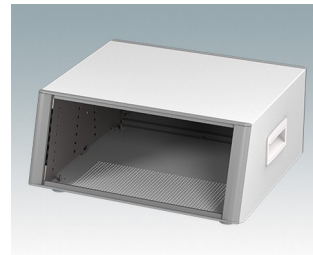

M6436326
Technomet SL315S
Aluminium
Verkehrsweiß/Verkehrsgrau A
RAL 9016/7042
350x320x150mm