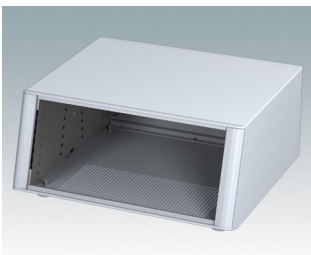

M6436355
Technomet SL315
Aluminium
Lichtgrau RAL 7035
350x320x150mm