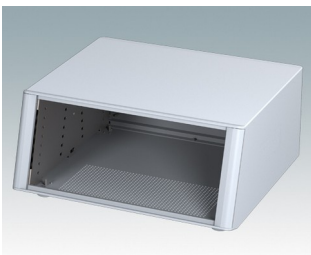

M6436355
Technomet SL315
Aluminium
Lichtgrau RAL 7035
350x320x150mm