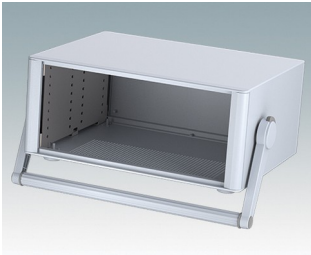

M6435335
Technomet R315H
Aluminium
Lichtgrau RAL 7035
350x275x150mm