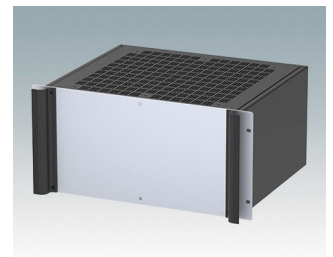

M6219569
COMBIMET 19" 5HEx365mm
Mit Lüftung
Aluminium
Schwarz RAL 9005
221x482.6x365mm