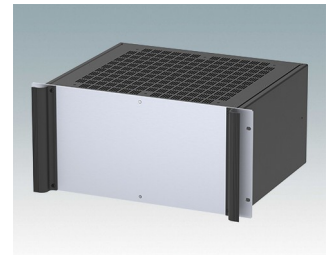

M6219569
COMBIMET 19" 5HEx365mm
Mit Lüftung
Aluminium
Schwarz RAL 9005
221x482.6x365mm