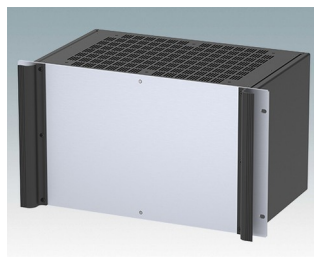

M6219649
COMBIMET 19" 6HEx265mm
Mit Lüftung
Aluminium
Schwarz RAL 9005
266x482.6x265mm