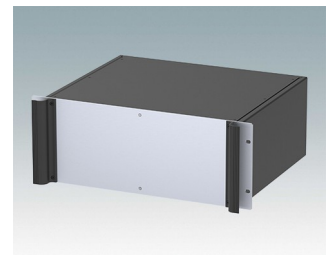

M6219459
COMBIMET 19" 4HEx365mm
Aluminium
Schwarz RAL 9005
177x482.6x365mm