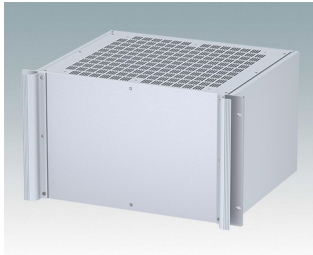

M6219665
COMBIMET 19" 6HEx365mm
Mit Lüftung
Aluminium
Lichtgrau RAL 7035
266x482.6x365mm