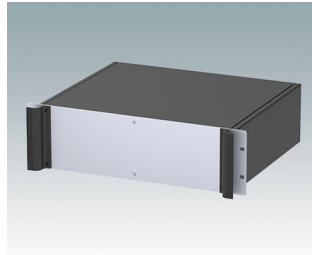

M6219359
COMBIMET 19" 3HEx365mm
Aluminium
Schwarz RAL 9005
132.5x482.6x365mm