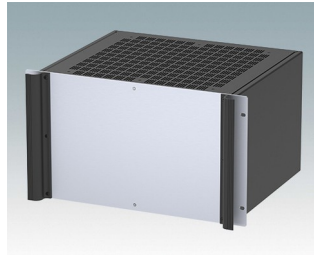

M6219669
COMBIMET 19" 6HEx365mm
Mit Lüftung
Aluminium
Schwarz RAL 9005
266x482.6x365mm