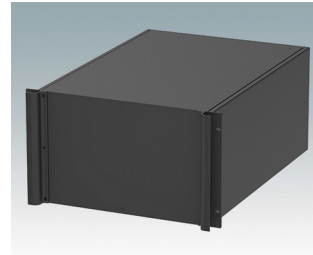

M6219679
COMBIMET 19" 6HEX610mm
Aluminium
Schwarz RAL 9005
266x482.6x609.6mm