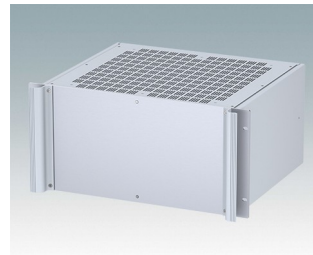

M6219565
COMBIMET 19" 5HEx365mm
Mit Lüftung
Aluminium
Lichtgrau RAL 7035
221x482.6x365mm