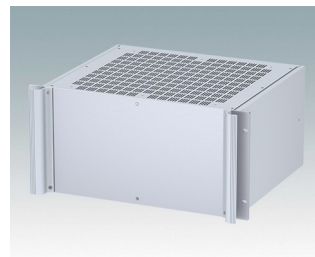

M6219565
COMBIMET 19" 5HEx365mm
Mit Lüftung
Aluminium
Lichtgrau RAL 7035
221x482.6x365mm