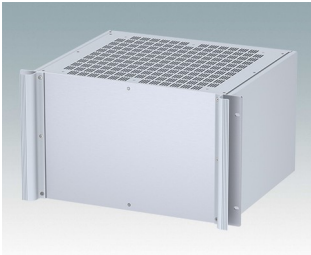

M6219665
COMBIMET 19" 6HEX365mm
Mit Lüftung
Aluminium
Lichtgrau RAL 7035
266x482.6x365mm