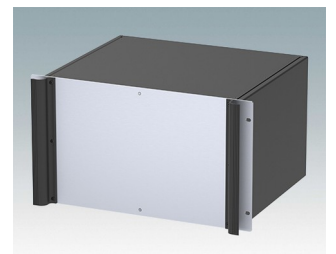

M6219659
COMBIMET 19" 6HEx365mm
Aluminium
Schwarz RAL 9005
266x482.6x365mm