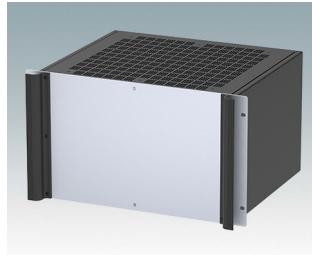

M6219669
COMBIMET 19" 6HEX365mm
Mit Lüftung
Aluminium
Schwarz RAL 9005
266x482.6x365mm