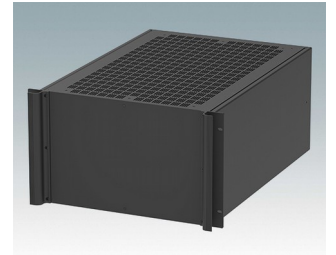

M6219689
COMBIMET 19" 6HEx610mm
Mit Lüftung
Aluminium
Schwarz RAL 9005
266x482.6x609.6mm